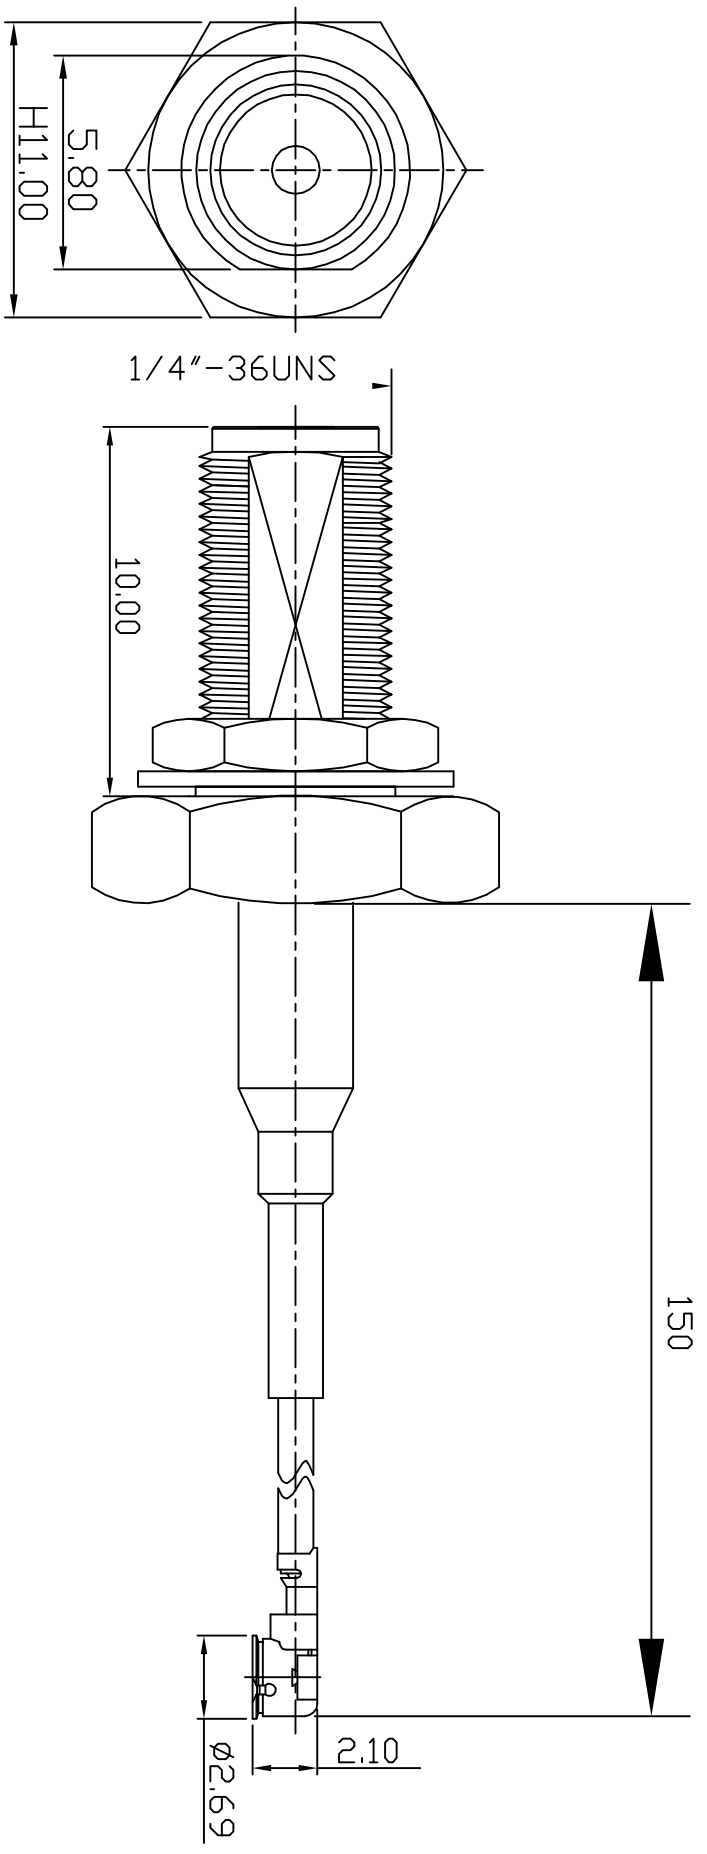

REV	DESCRIPTION	DRAWN	DATE

NO	Description	Qty	Material	Finish	SCALE	UNIT	MM	DRAWN DATE	APPROVED	CHECKED	DRAWN	TITLE	DRAWING NO.	REV		
3	IPEX-2601-1-I-DGG	1	BRASS	GOLD	*MAJOR DIMENSION UNLESS OTHERWISE NOTED. TOLERANCES 0.X = ±0.2 0.XX = ±0.1 0.XXX = ±0.05	4/1	MM	08/09/19	CASH	LYDIA	PEN	RF CASTLE 華城電子有限公司 RF CASTLE ELECTRONICS CO.,LTD	SMA1012-IPEX2601	R150		
2	1.13 CABLE	1														
1	SMA-1012-60-I-TGG	1	BRASS	GOLD												
R & D 					DRAWING NO. 10126011326011-R150											