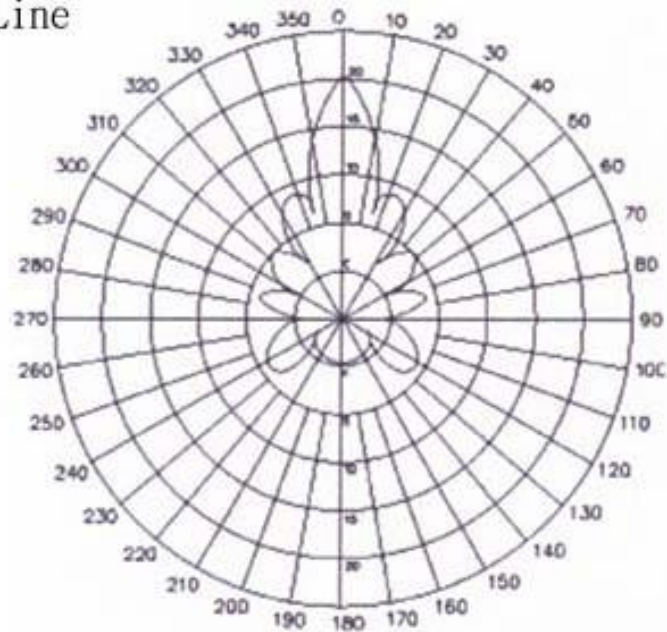

Specifications

Technical Information	
Item No.	YA-2450-16
Frequency	2400-2483 MHz
Bandwidth	83 MHz
Polarization	Vertical
Horizontal Beamwidth	25
Vertical Beamwidth	18
VSWR	≤ 1.5:1
Input Impedance	50Ω
Polarization	Vertical or Horizontal
Max Power	100W
Connector	N Female
Dimension	L650 x W140 x H75mm
Weight – kg	750g

VSWR

Plane field Patterns

H-Line

P-Line