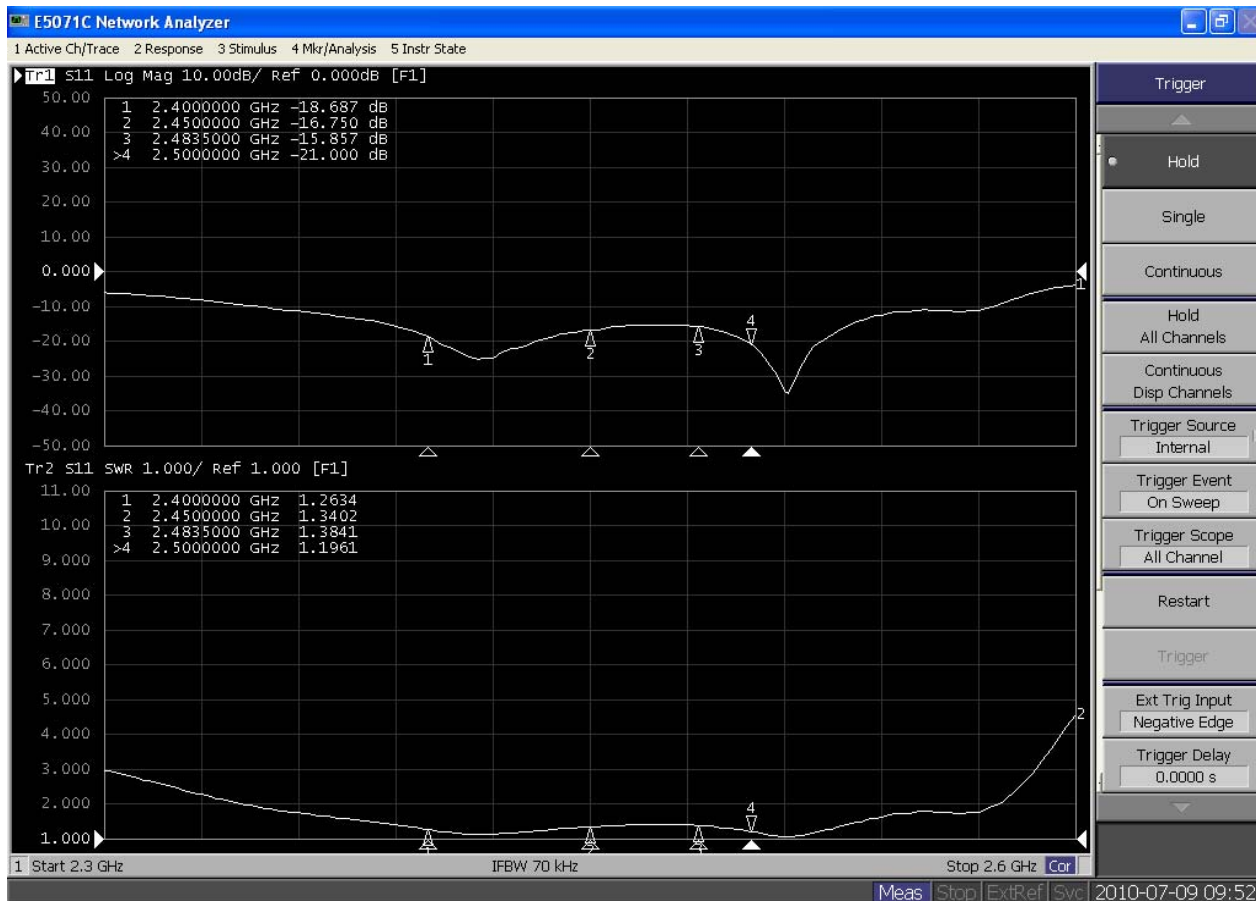

Return Loss & V.S.W.R.

RF Castle Electronics Co., Ltd.

NO.151, Sec 3, Haidian RD., Annan District, Tainan City 70966, Taiwan, R.O.C.

TEL: + 886-6-2475285 FAX : + 886-6-2475282 E-mail: sales@rfcastle.com Website: www.rfcastle.com