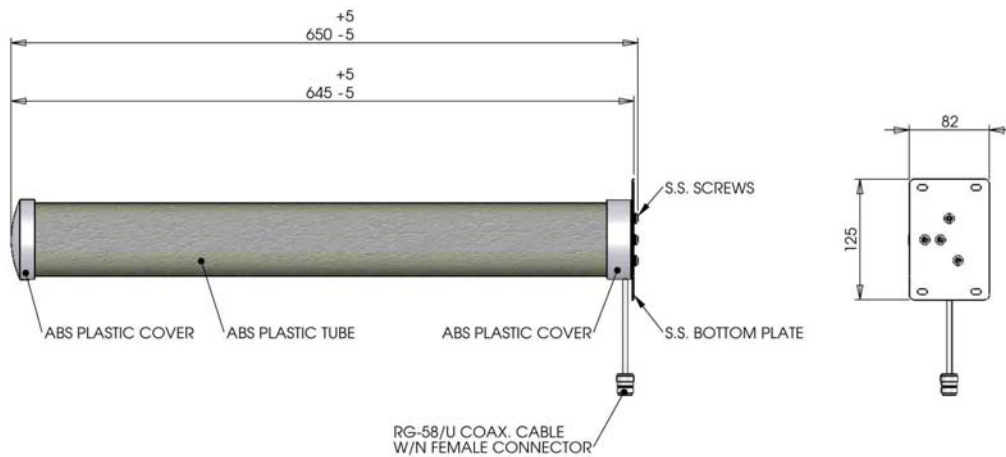

Product Size