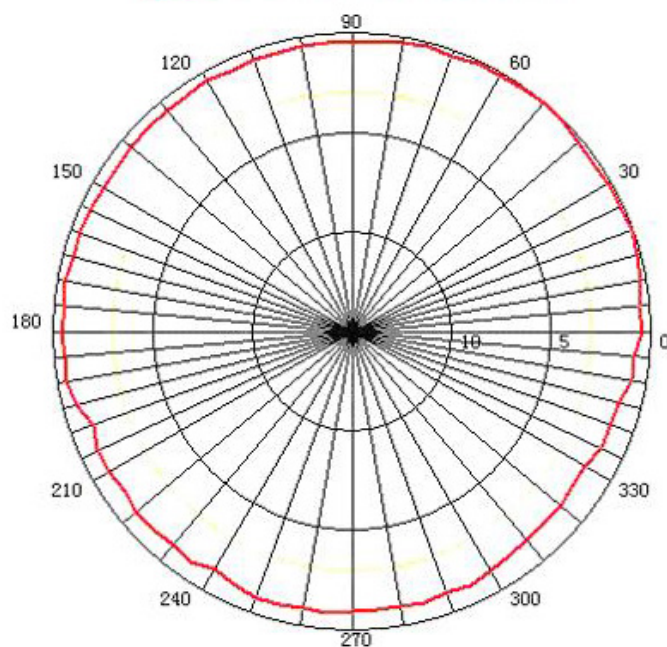

2.4GHz Ceiling Mount 3 dBi Antenna

3 dBi Ceiling Mount Antenna with 2.4GHz Frequency

Using the broadband technology in design, CMA-2450-03 indoor antenna can be used in transmitting the signal in spread spectrum communication system. Mounting with nut, it is easy to install. All the antennas are tested by HP network analyzer before delivery.

Specification:

Technical Information	
Item No.	CMA-2450-03
Frequency	2400-2483 MHz
Gain	3dBi
Beamwidth	83 MHz
VSWR	≤ 1.5:1
Impedance	50 Ω
Dimensions	
Size	Φ180 mm×90 mm
Weight	510 g
Connector	N - Type / Female

VSWR

Plane field Patterns

H-PLANE FIELD PATTERNS

E-PLANE FIELD PATTERNS