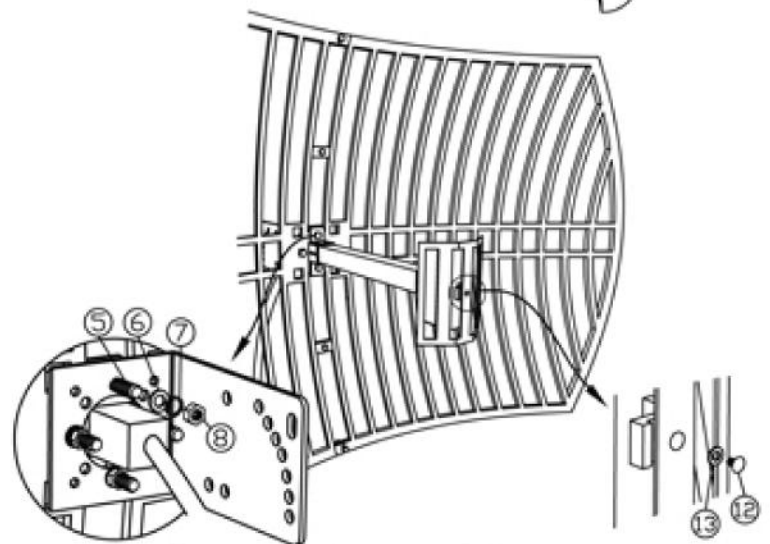

Maximum Power 50W

Vertical Beam-with 14°

Horizontal Beam-with 10°

Impedance 50Ω

Connector N-Female

**Mechanical Specifications:**

Size L600 x W1000mm

Weight 4080g

Wind Survival >150 MPH

Operating Temperature -40°C to +80°C

Clamps U-bolt

Mounting 126mm

RoHS Compliant YES

# Antenna Mounting Direction