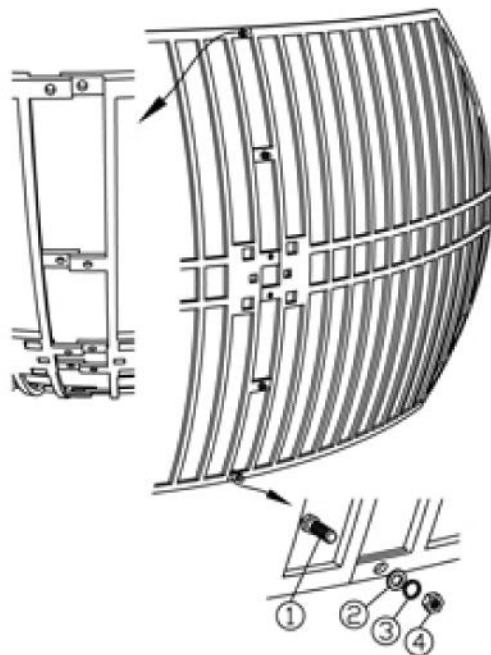

Maximum Power 50W

Vertical Beam-with 14°

Horizontal Beam-with 10°

Impedance 50Ω

Connector N-Female

**Mechanical Specifications:**

Size L600 x W1000mm

Weight 4080g

Wind Survival >150 MPH

Operating Temperature -40°C to +80°C

Clamps U-bolt

Mounting 126mm

RoHS Compliant YES

# Antenna Mounting Direction