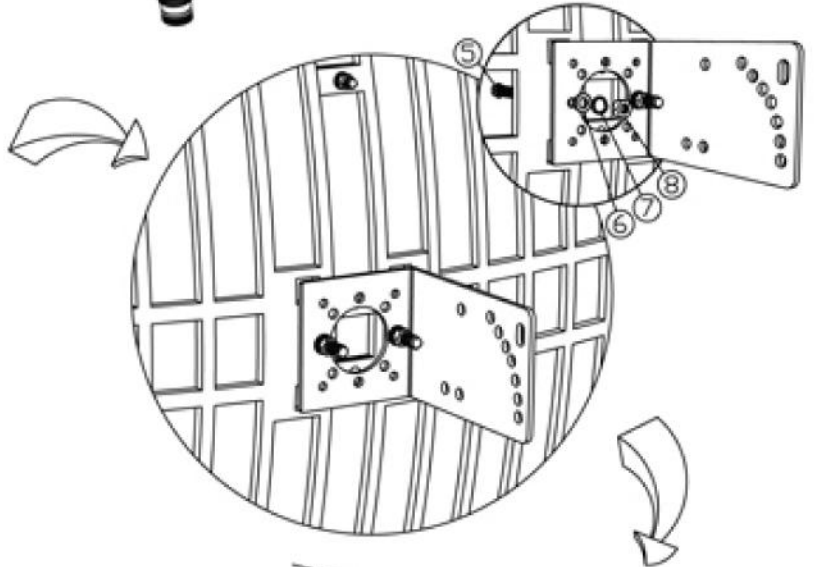

Maximum Power 50W

Vertical Beam-with 14°

Horizontal Beam-with 10°

Impedance 50Ω

Connector N-Female

**Mechanical Specifications:**

Size L600 x W1000mm

Weight 4080g

Wind Survival >150 MPH

Operating Temperature -40°C to +80°C

Clamps U-bolt

Mounting 126mm

RoHS Compliant YES

# Antenna Mounting Direction