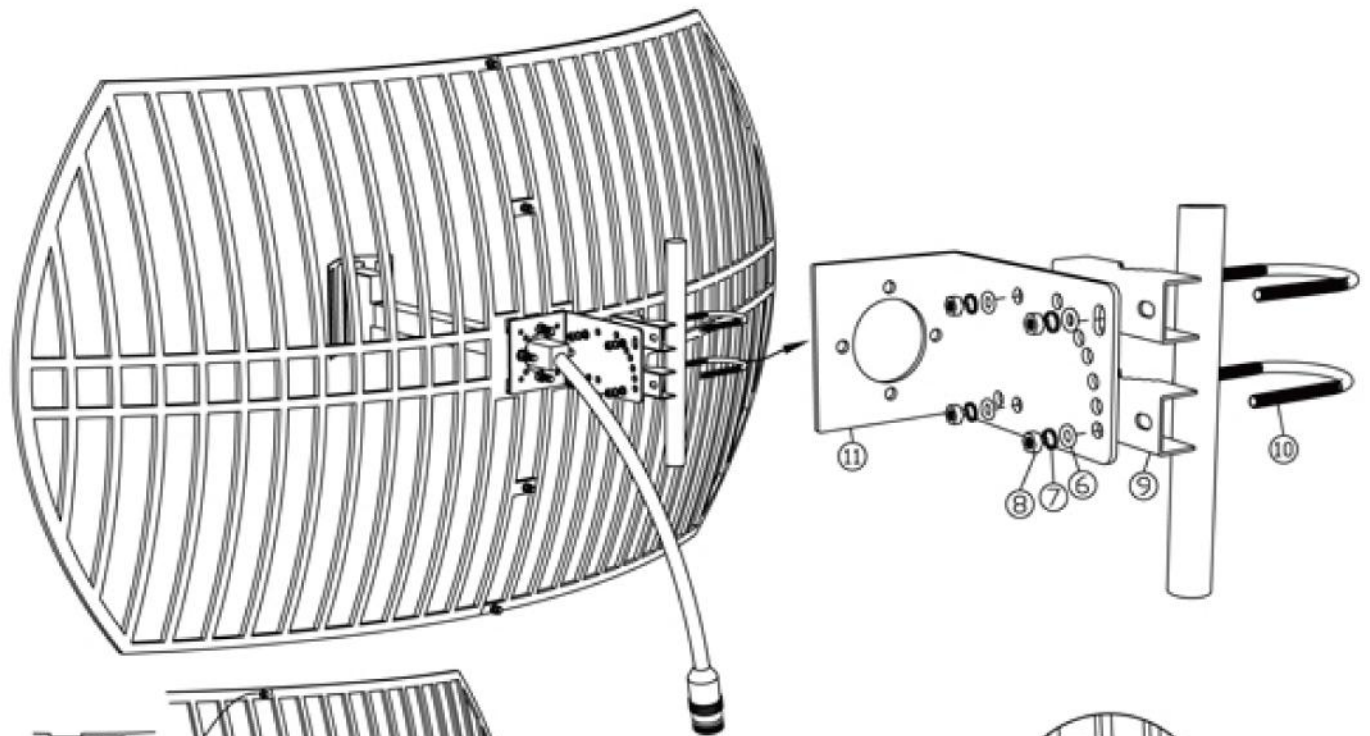

Maximum Power 50W

Vertical Beam-with 14°

Horizontal Beam-with 10°

Impedance 50Ω

Connector N-Female

**Mechanical Specifications:**

Size L600 x W1000mm

Weight 4080g

# Antenna Mounting Direction